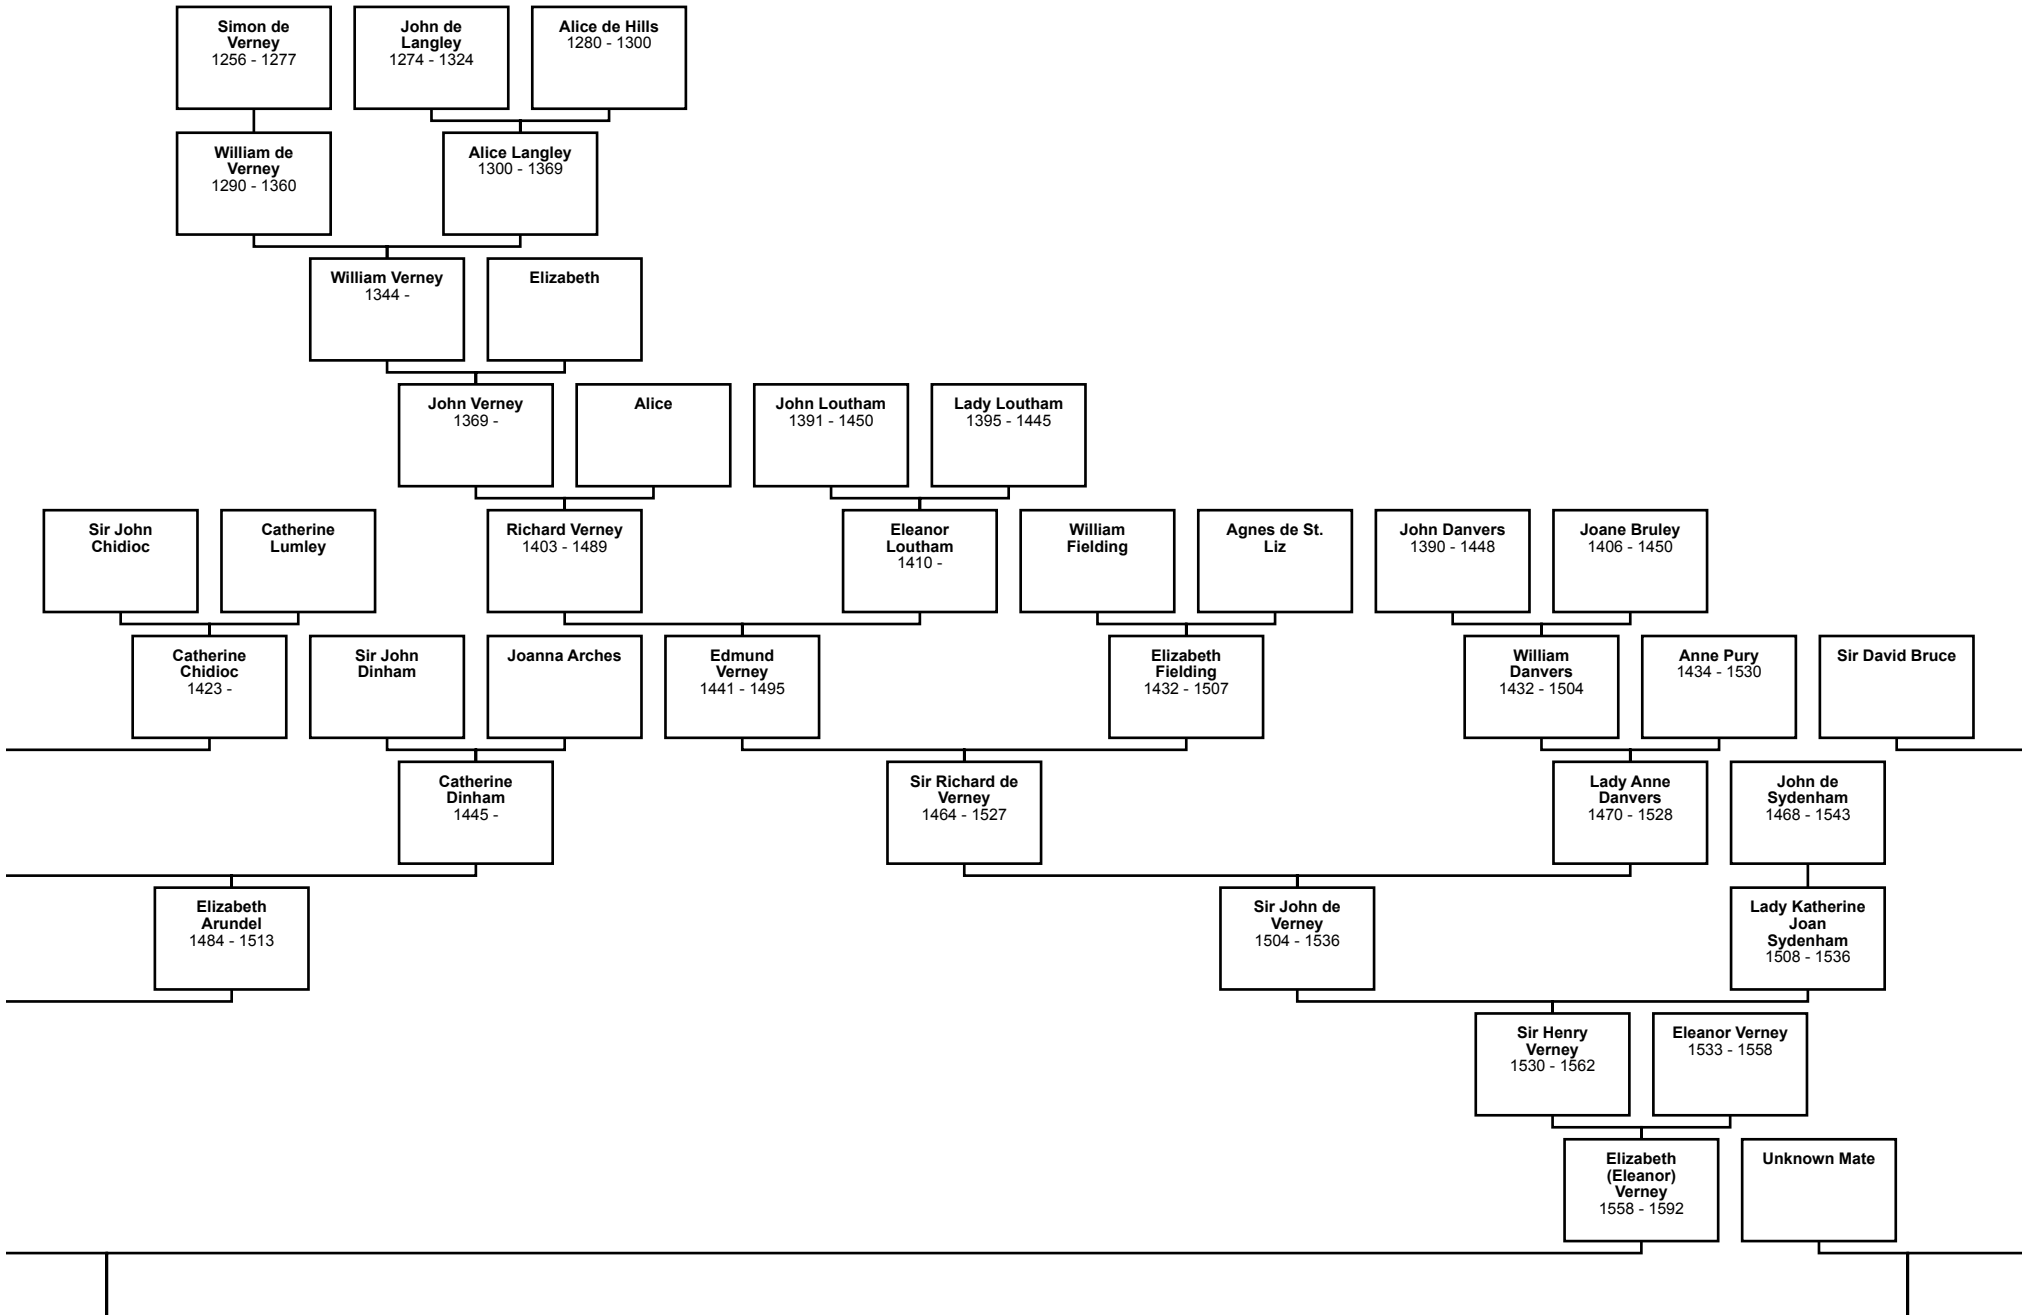

Jan Wilson

Janwilson515@gmail.com

October 24, 2020

We're used to seeing family tree charts that look like this:

But once you go back many generations the charts become enormous. For example, my grandfather Albert Wilson's chart would take up the side of a ten story building. So I've turned the family tree charts into pages that can be printed out and taped together as a chart, but I limited it to 20 generations, otherwise they are just too huge.

13th Great-Grandparents

12th Great-Grandparents

11th Great-Grandparents

10th Great-Grandparents

9th Great-Grandparents

Guillaume
Blanchard
ABT 1530 ? -

Huguette
Poirier

John de Tilston

Unknown Mate

Nicholas de
Tilston
1336 - 1376

John Tilston
1360 - 1392

Sir Peter de Stratelynge
1260 - 1314

8th Great-Grandparents

7th Great-Grandparents

6th Great-Grandparents

5th Great-Grandparents

4th Great-Grandparents

3rd Great-Grandparents

2nd Great-Grandparents

Great-Grandparents

Grandparents

Parents

**Elizabeth
Arnold**
- 1690

John Holt