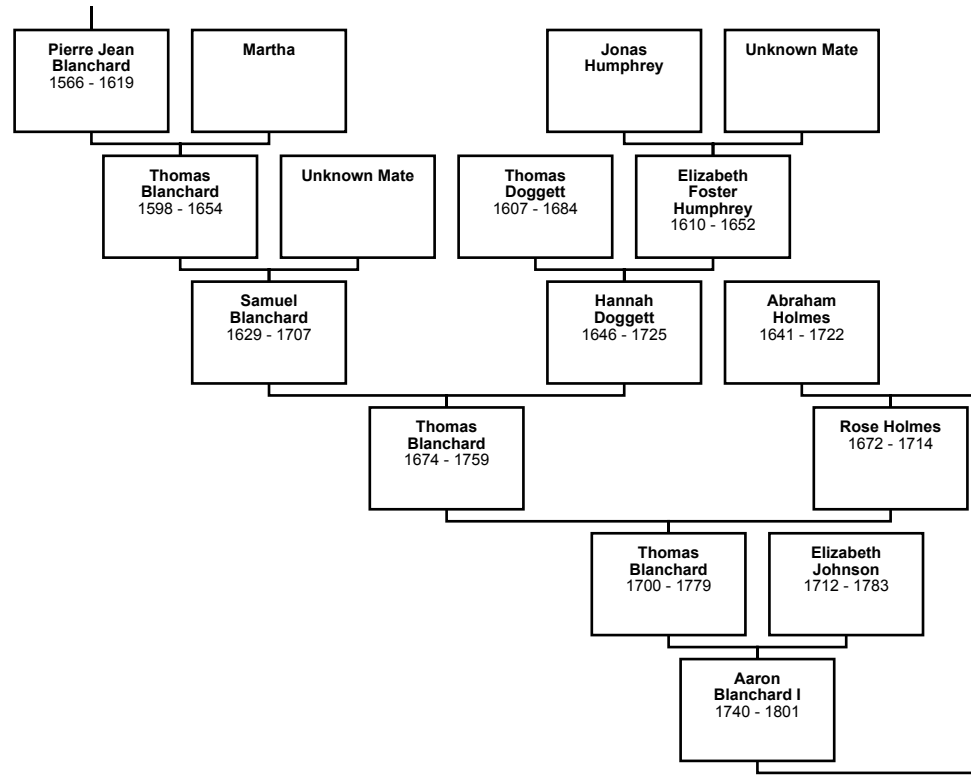

Unknown Mate

Nicholas de
Tilston
1336 - 1376

John Tilston
1360 - 1392

Sir Peter de Stratelynge
1260 - 1314

8th Great-Grandparents

7th Great-Grandparents

6th Great-Grandparents

5th Great-Grandparents

4th Great-Grandparents

3rd Great-Grandparents

2nd Great-Grandparents

Great-Grandparents

Grandparents

Parents

**Elizabeth
Arnold**
- 1690

John Holt

Mary Lewis

**Michael
Lounsbury**
1715 - 1782

Abigail Hart
1717 - 1754

**Eleanor (Nellie
Nelly) Holt**
1743 - 1788

**John B
Powelson**
1746 - 1822

Sophia Barber
1753 -

**William
Sprague**
1741 - 1808

Elizabeth

Susan Sprague
1817 - 1890

**John Sprague
Blanchard**
1836 - 1897

Mary Jones
1660 - 1739

**Thomas
Morehouse**

**Dr. William
Tillotson**
1726 - 1809

**John Edward
Blanchard**
1867 - 1932

William Palmer
1587 - 1637