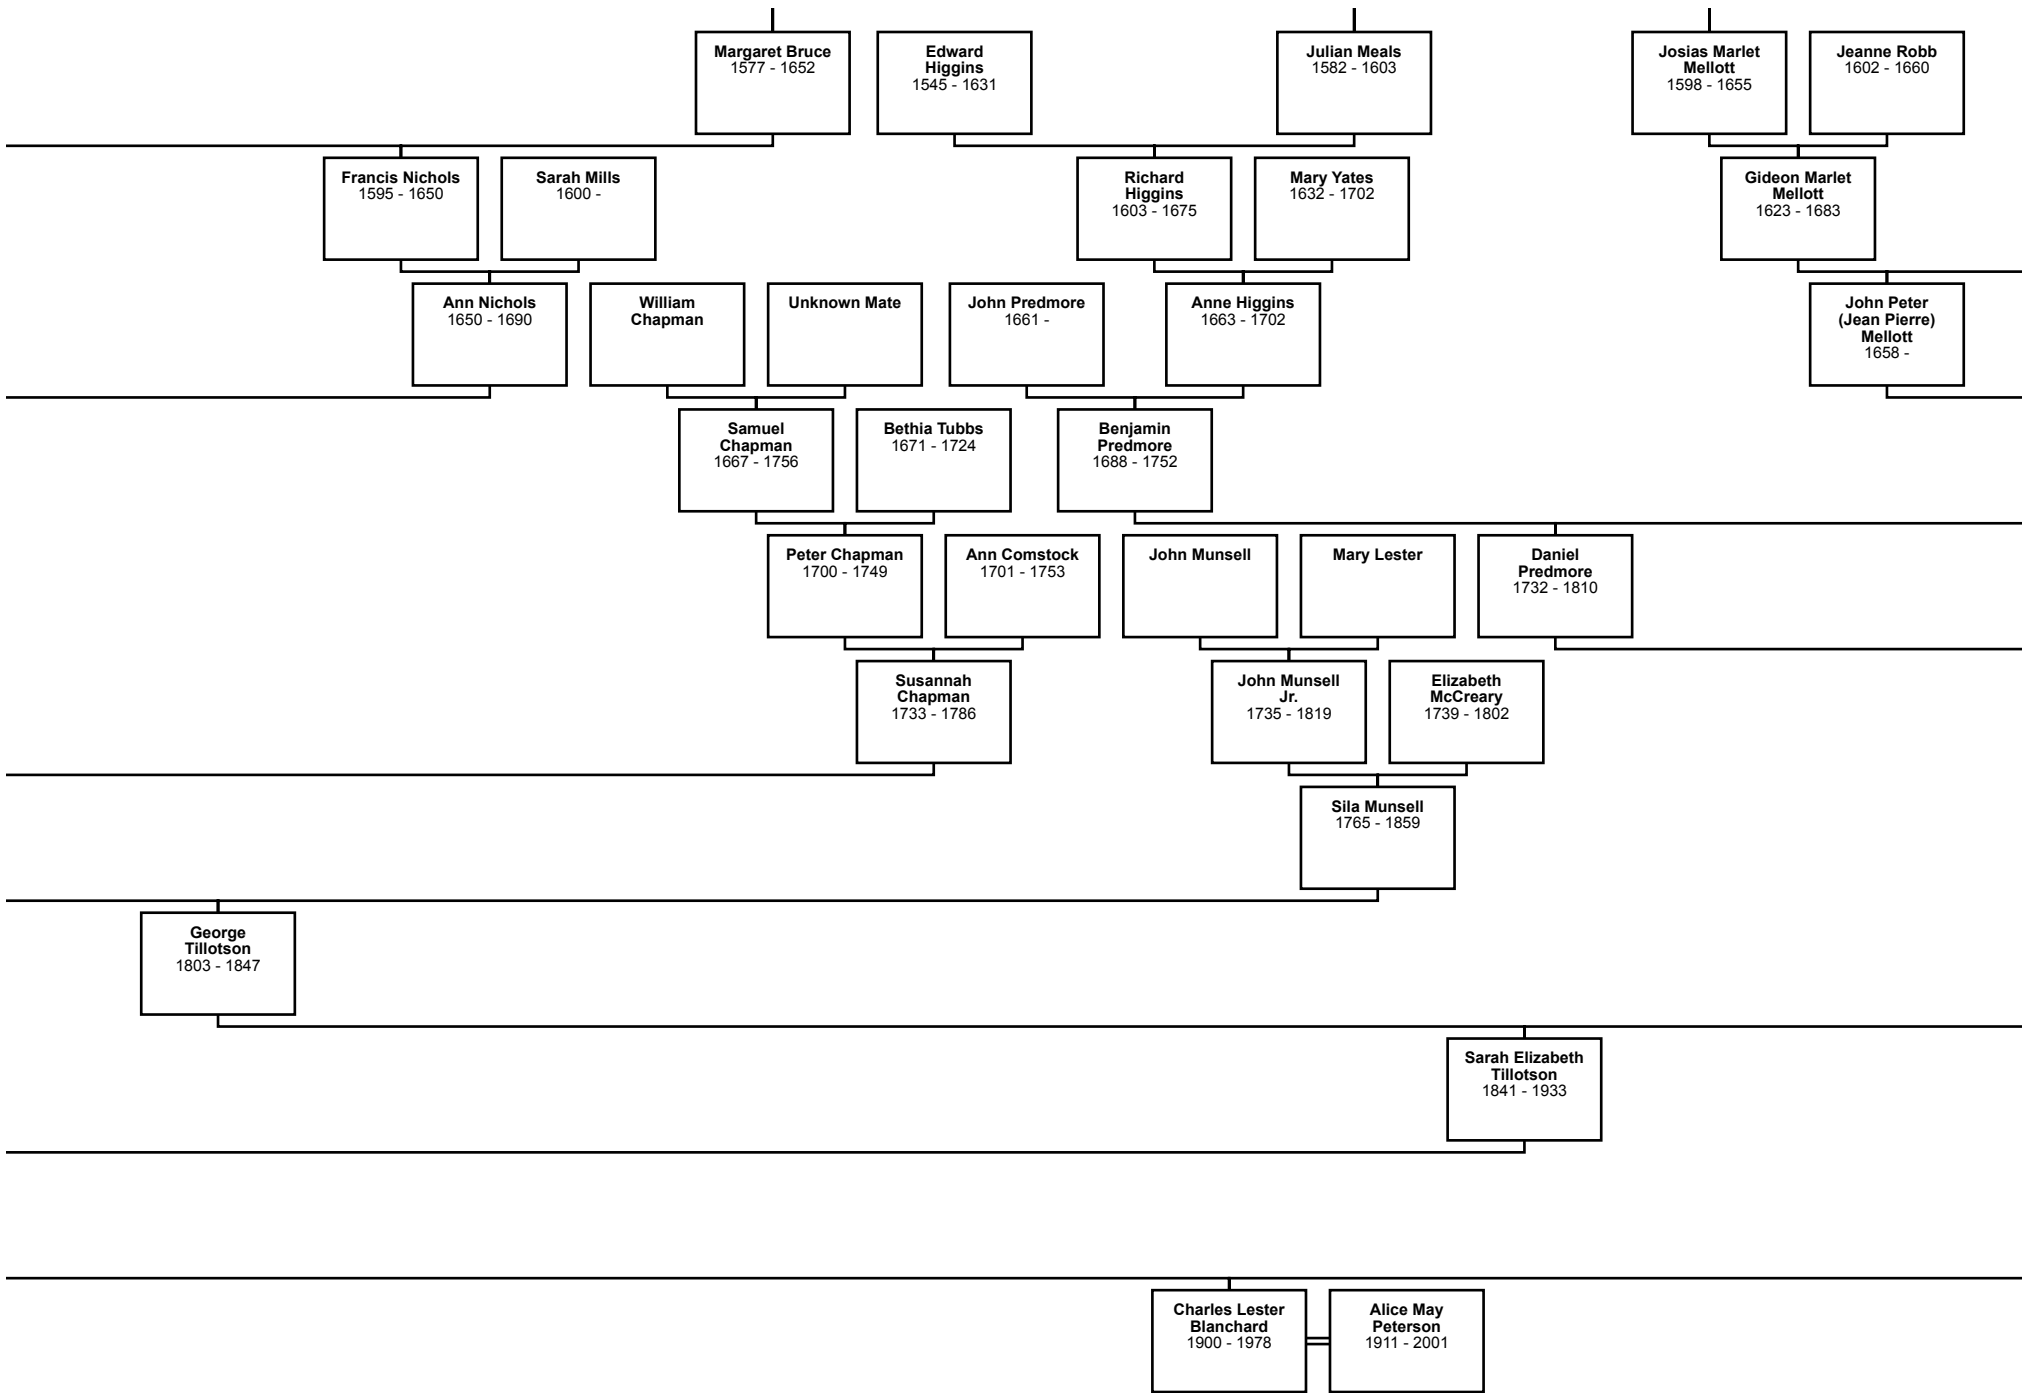

13th Great-Grandparents

12th Great-Grandparents

11th Great-Grandparents

10th Great-Grandparents

9th Great-Grandparents

Guillaume
Blanchard
ABT 1530 ? -

Huguette
Poirier

John de Tilston

**Jonathan
Lounsbury**
1739 - 1782

**Marretje Mary
Hopper**
1742 - 1775

**Aaron
Blanchard II**
1767 - 1859

Jane Pollison
1776 - 1861

**Capt John
Sprague**
1771 - 1860

**Margaret
Lounsbury**
1775 - 1844

**Aaron
Blanchard III**
1811 - 1879

Susan Sprague
1817 - 1890

**John Sprague
Blanchard**
1836 - 1897

Mary Jones
1660 - 1739

**Thomas
Morehouse**

**Dr. William
Tillotson**
1726 - 1809

**John Edward
Blanchard**
1867 - 1932

William Palmer
1587 - 1637

Mary Hill
1670 - 1746

Mary Morehouse
1696 -

Dr. George Tillotson
1754 - 1838

Nancy W.
Baker
1809 - 1893