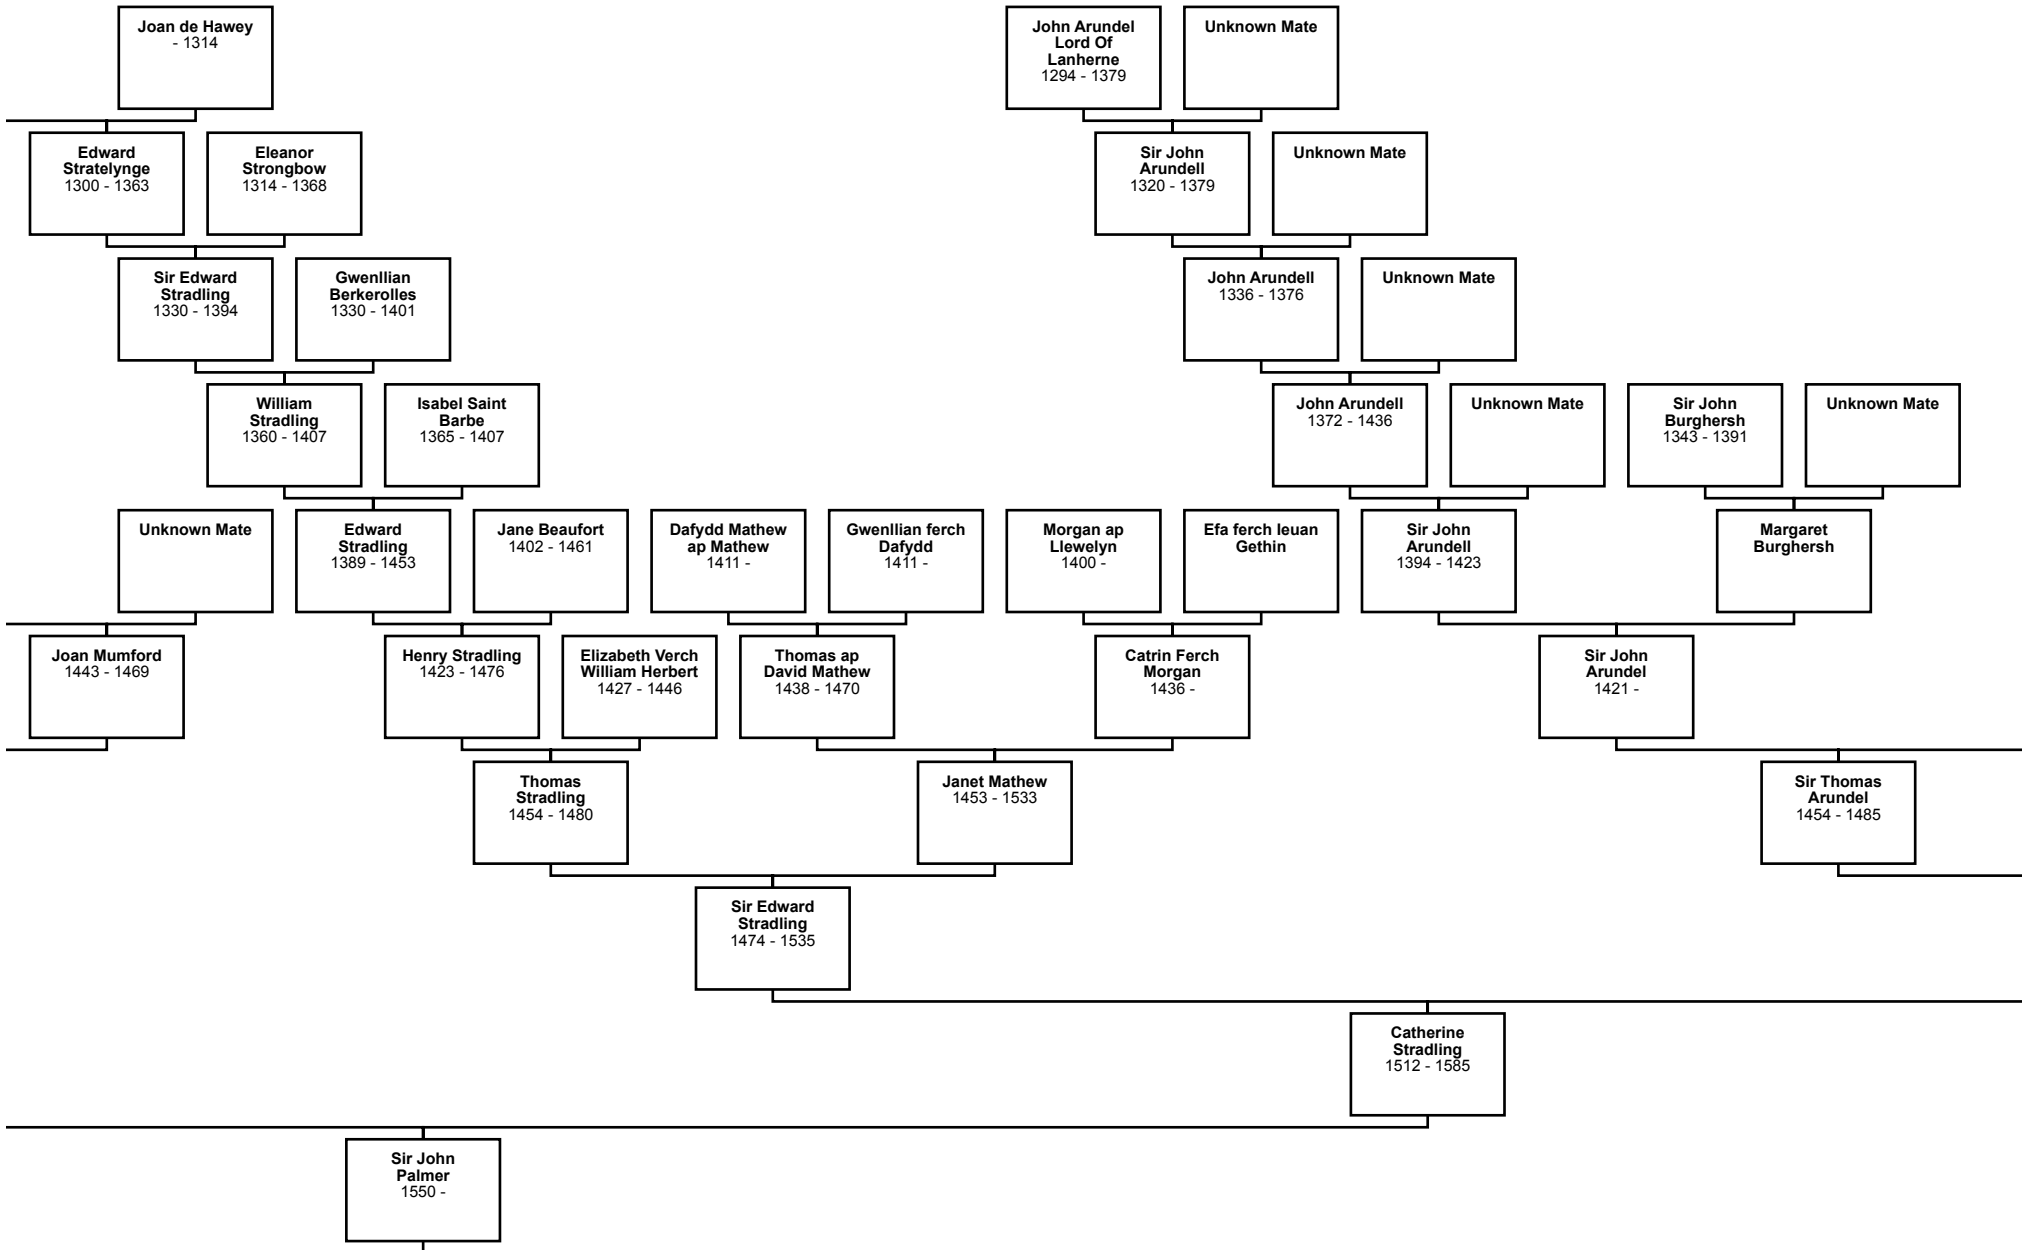

13th Great-Grandparents

12th Great-Grandparents

11th Great-Grandparents

10th Great-Grandparents

9th Great-Grandparents

Guillaume
Blanchard
ABT 1530 ? -

Huguette
Poirier

John de Tilston

Unknown Mate

Nicholas de
Tilston
1336 - 1376

John Tilston
1360 - 1392

Sir Peter de Stratelynge
1260 - 1314

8th Great-Grandparents

7th Great-Grandparents

6th Great-Grandparents

5th Great-Grandparents

4th Great-Grandparents

3rd Great-Grandparents

2nd Great-Grandparents

Great-Grandparents

Grandparents

Parents

**Elizabeth
Arnold**
- 1690

John Holt