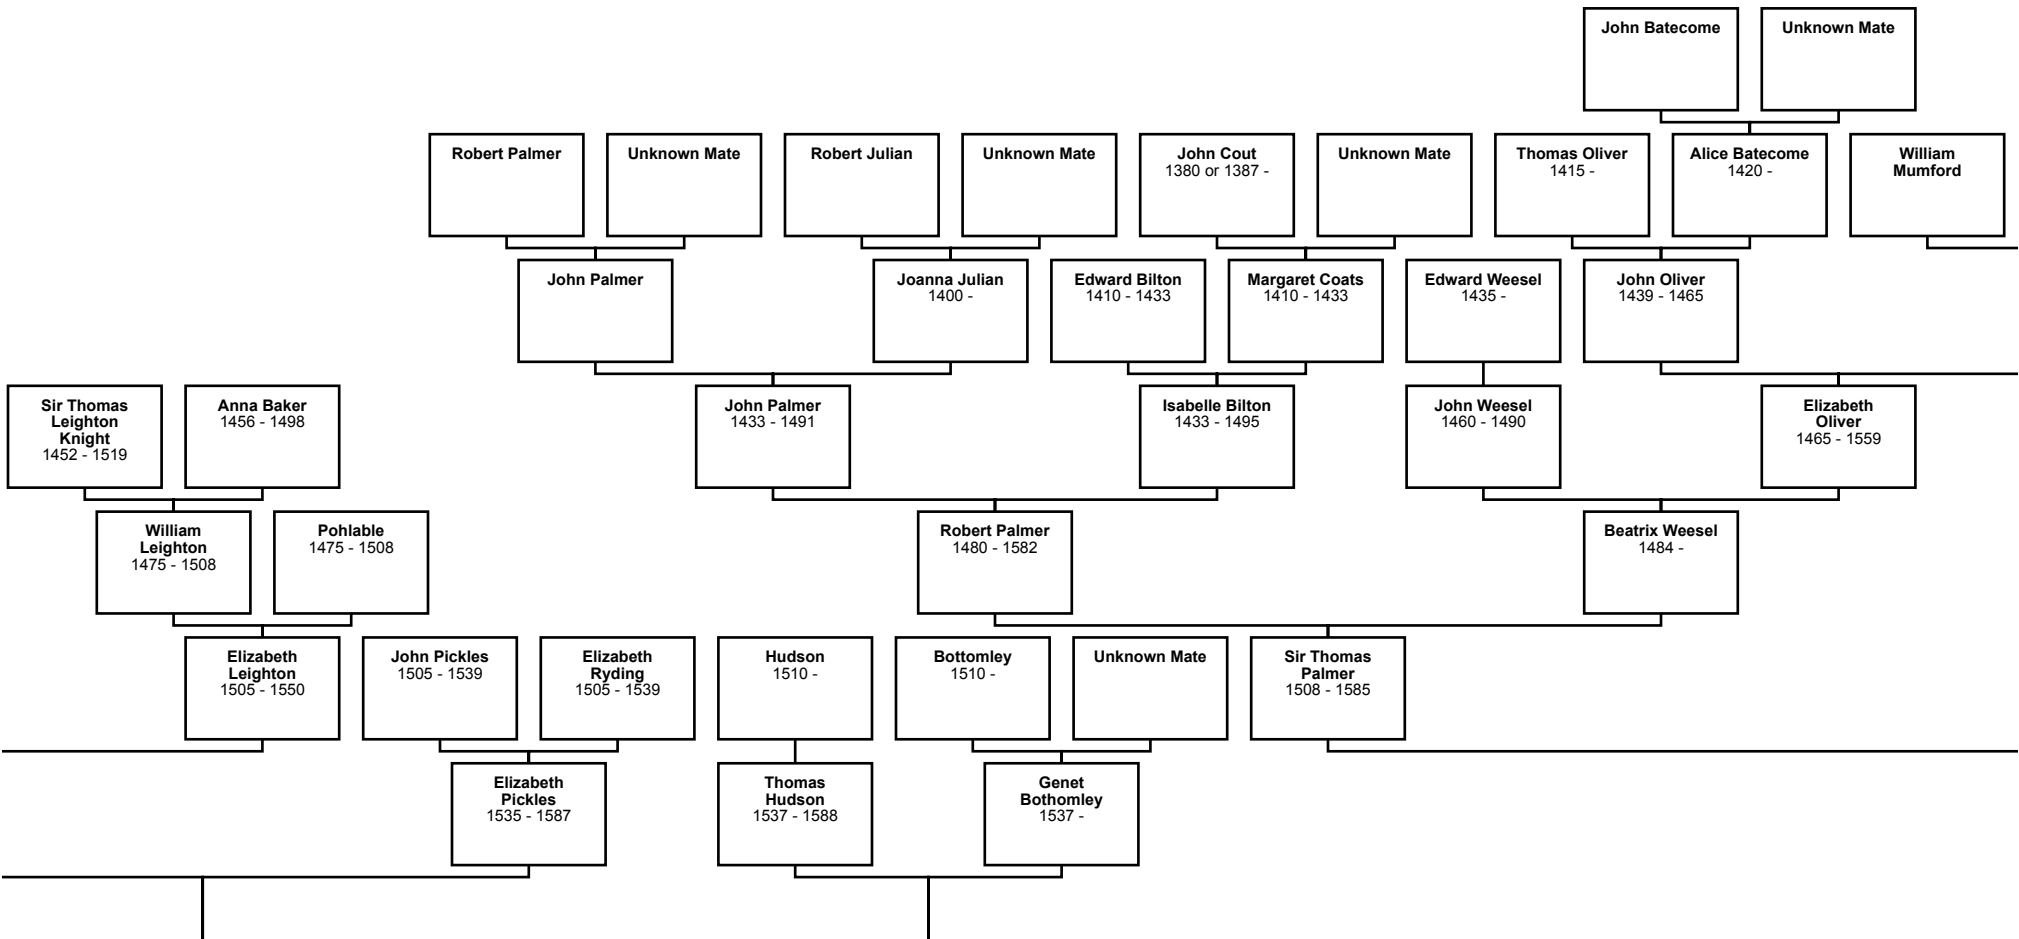

Jan Wilson
Janwilson515@gmail. Com
June 25, 2020

Vertical Pedigree Chart for Charles Lester Blanchard

18th Great-Grandparents

17th Great-Grandparents

16th Great-Grandparents

15th Great-Grandparents

14th Great-Grandparents

13th Great-Grandparents

12th Great-Grandparents

11th Great-Grandparents

10th Great-Grandparents

9th Great-Grandparents

Guillaume
Blanchard
ABT 1530 ? -

Huguette
Poirier

John de Tilston

Unknown Mate

Nicholas de
Tilston
1336 - 1376

John Tilston
1360 - 1392

Sir Peter de Stratelynge
1260 - 1314

8th Great-Grandparents

7th Great-Grandparents

6th Great-Grandparents

5th Great-Grandparents

4th Great-Grandparents

3rd Great-Grandparents

2nd Great-Grandparents

Great-Grandparents

Grandparents

Parents

**Elizabeth
Arnold**
- 1690

John Holt