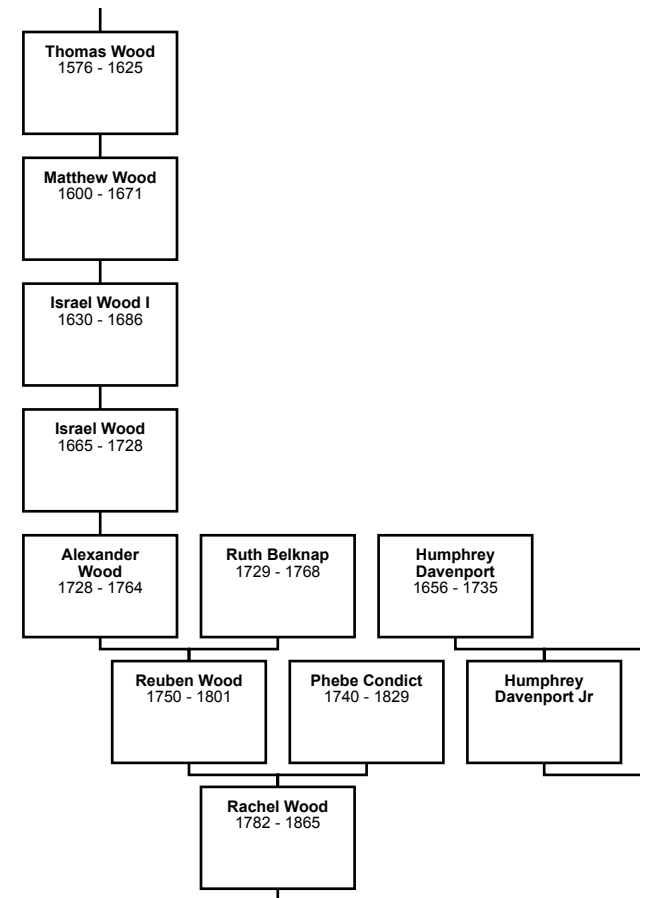

Unknown Mate

Nicholas de
Tilston
1336 - 1376

John Tilston
1360 - 1392

Sir Peter de Stratelynge
1260 - 1314

8th Great-Grandparents

7th Great-Grandparents

6th Great-Grandparents

5th Great-Grandparents

Susan Sprague
1817 - 1890

**John Sprague
Blanchard**
1836 - 1897

Mary Jones
1660 - 1739

**Thomas
Morehouse**

**Dr. William
Tillotson**
1726 - 1809

**John Edward
Blanchard**
1867 - 1932

William Palmer
1587 - 1637

Frances Blossom
1588 - 1637

Francis Nichols
1570 - 1622

Henry Palmer
1617 or 1615 -
1661

Katherine Palmer
1624 - 1650

William Hill
1632 - 1684

Elizabeth Jones
1635 - 1694

Deborah Dorothy Palmer
1643 - 1727

Elphalet Hill
1650 - 1695

Mary Hill
1670 - 1746

Mary Morehouse
1696 -

Dr. George Tillotson
1754 - 1838

Nancy W.
Baker
1809 - 1893