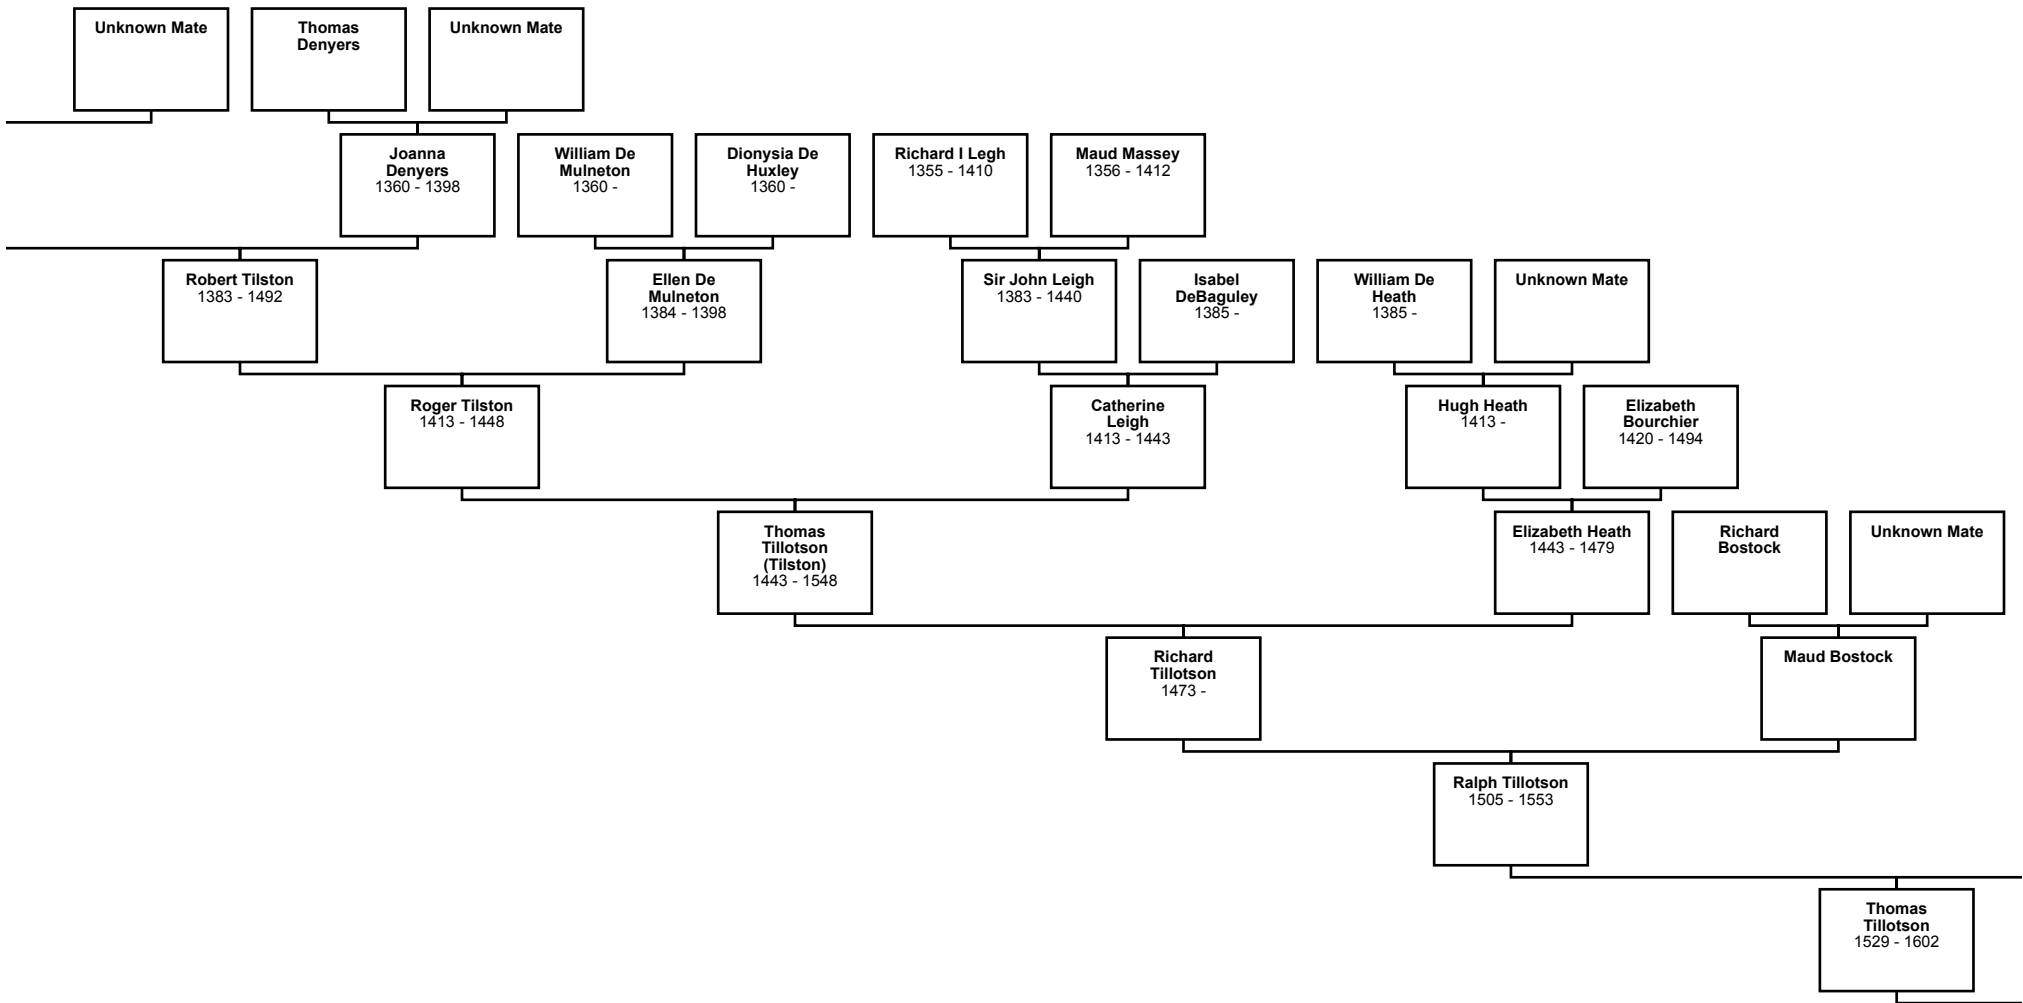

Jan Wilson
Janwilson515@gmail. Com
June 25, 2020

Vertical Pedigree Chart for Charles Lester Blanchard

18th Great-Grandparents

17th Great-Grandparents

16th Great-Grandparents

15th Great-Grandparents

14th Great-Grandparents

13th Great-Grandparents

12th Great-Grandparents

11th Great-Grandparents

10th Great-Grandparents

9th Great-Grandparents

Guillaume
Blanchard
ABT 1530 ? -

Huguette
Poirier

John de Tilston

Unknown Mate

Nicholas de
Tilston
1336 - 1376

John Tilston
1360 - 1392

Sir Peter de Stratelynge
1260 - 1314

8th Great-Grandparents

7th Great-Grandparents

6th Great-Grandparents

5th Great-Grandparents