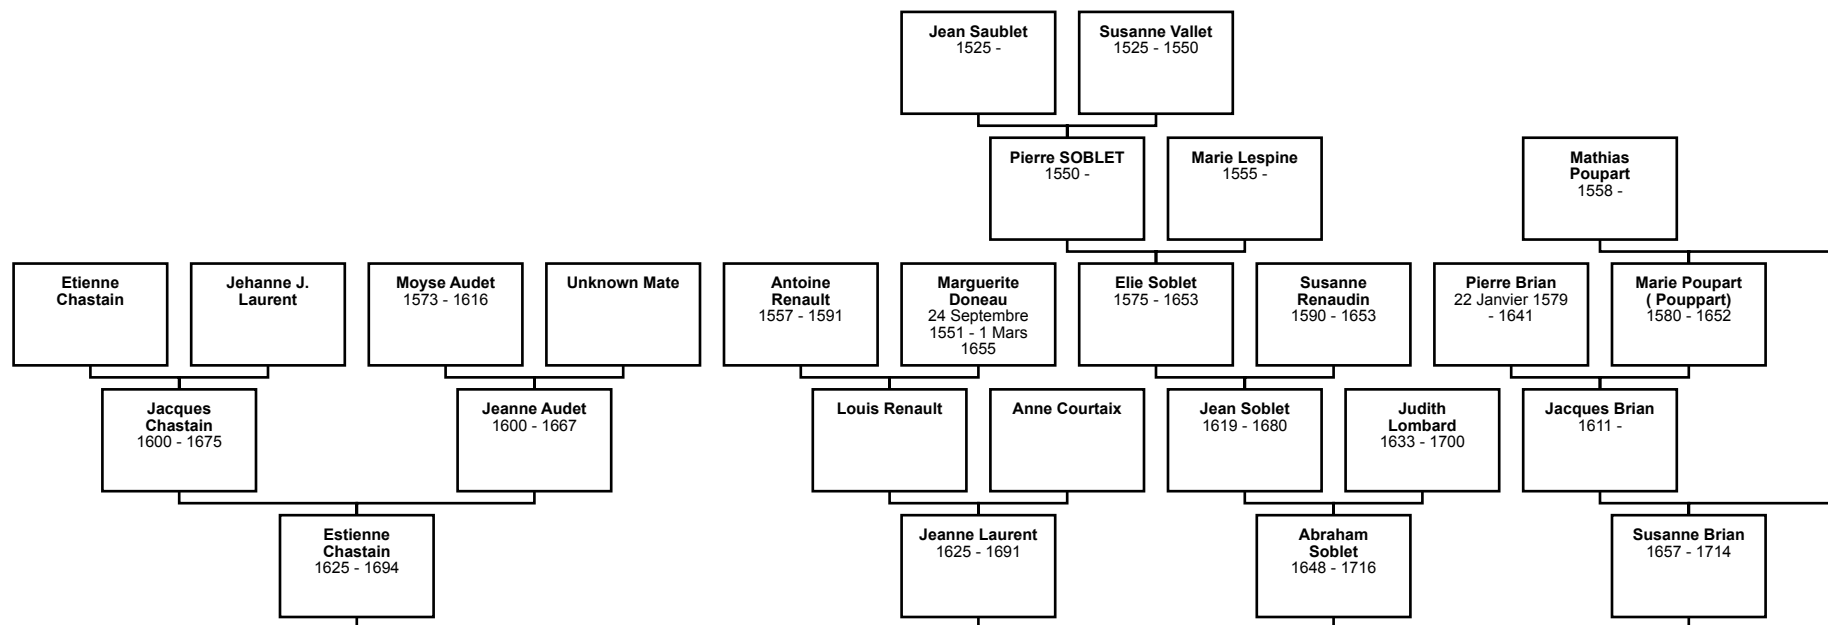

# Vertical Pedigree Chart for Blanche Talley

15th Great-Grandparents

14th Great-Grandparents

13th Great-Grandparents

12th Great-Grandparents

11th Great-Grandparents

10th Great-Grandparents

9th Great-Grandparents

8th Great-Grandparents

7th Great-Grandparents

**Marie Louise  
Boudrais**  
1560 - 18  
Septembre 1652

**Susan Gerard**  
1620 - 1659

6th Great-Grandparents

John Talley  
1689 - 1740

Ann  
1663 - 1740

Robert Burnap  
1595 - 1689

Ann Agnes  
Miller  
1600 - 1681

Thomas  
Newhall  
1630 - 1687

5th Great-Grandparents

Henry Talley  
1712 - 1778

Robert Burnap  
1627 - 1695

Sarah Brown

4th Great-Grandparents

Henry Talley  
1735 - 1800