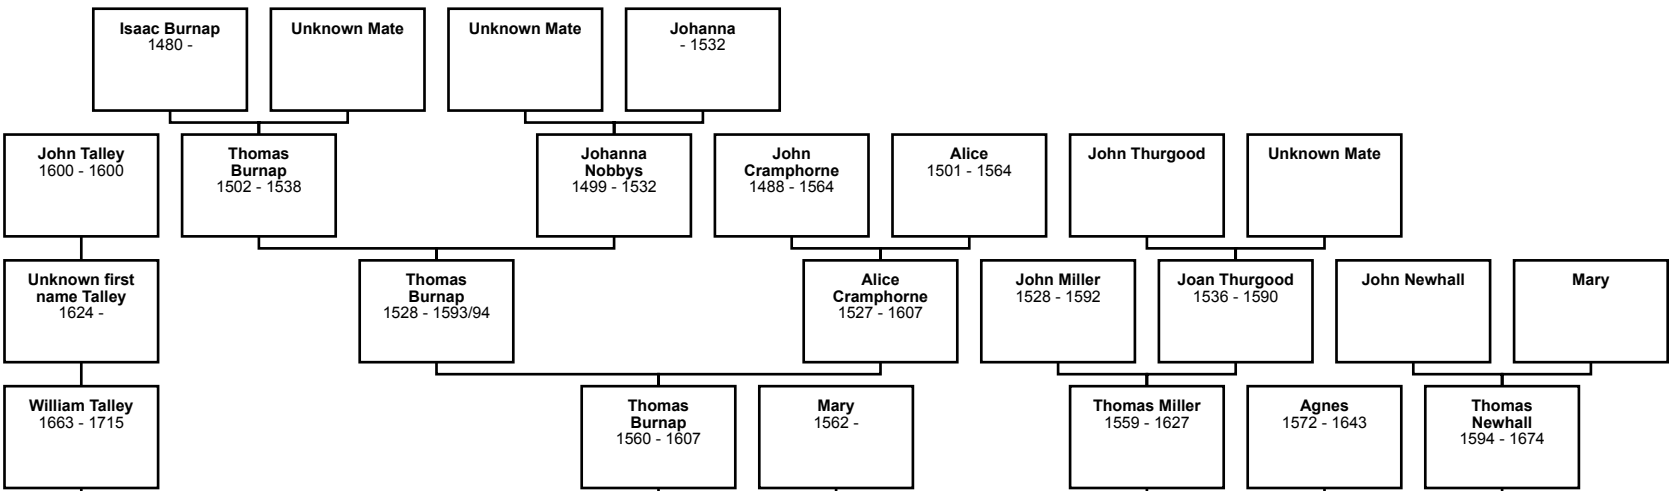

## Pedigree Family Chart Information

We're used to seeing family tree charts that look like this:

But once you go back many generations the charts become enormous. For example, my grandfather Albert Wilson's chart would take up the side of a ten story building. So I've turned the family tree charts into pages that can be printed out and taped together as a chart, but I limited it to 20 generations, otherwise they are just too huge.

# Vertical Pedigree Chart for Blanche Talley

15th Great-Grandparents

14th Great-Grandparents

13th Great-Grandparents

12th Great-Grandparents

11th Great-Grandparents

10th Great-Grandparents

9th Great-Grandparents

8th Great-Grandparents

7th Great-Grandparents

**Marie Louise  
Boudrais**  
1560 - 18  
Septembre 1652

**Susan Gerard**  
1620 - 1659

6th Great-Grandparents

John Talley  
1689 - 1740

Ann  
1663 - 1740

Robert Burnap  
1595 - 1689

Ann Agnes  
Miller  
1600 - 1681

Thomas  
Newhall  
1630 - 1687

5th Great-Grandparents

Henry Talley  
1712 - 1778

Robert Burnap  
1627 - 1695

Sarah Brown

4th Great-Grandparents

Henry Talley  
1735 - 1800