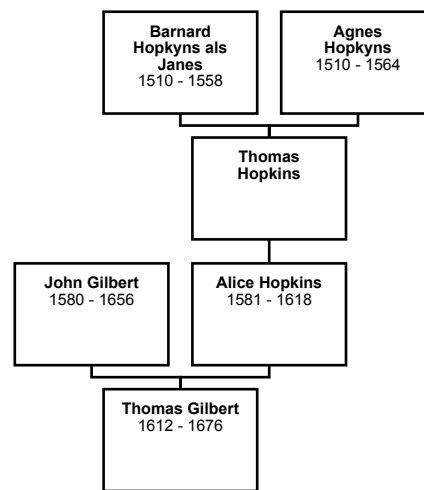

## Pedigree Family Chart Information

We're used to seeing family tree charts that look like this:

But once you go back many generations the charts become enormous. For example, my grandfather Albert Wilson's chart would take up the side of a ten story building. So I've turned the family tree charts into pages that can be printed out and taped together as a chart, but I limited it to 20 generations, otherwise they are just too huge.

# Vertical Pedigree Chart for Blanche Talley

15th Great-Grandparents

14th Great-Grandparents

13th Great-Grandparents

12th Great-Grandparents

11th Great-Grandparents

10th Great-Grandparents

9th Great-Grandparents

8th Great-Grandparents

7th Great-Grandparents

**Marie Louise  
Boudrais**  
1560 - 18  
Septembre 1652

**Susan Gerard**  
1620 - 1659

6th Great-Grandparents

John Talley  
1689 - 1740

Ann  
1663 - 1740

Robert Burnap  
1595 - 1689

Ann Agnes  
Miller  
1600 - 1681

Thomas  
Newhall  
1630 - 1687

5th Great-Grandparents

Henry Talley  
1712 - 1778

Robert Burnap  
1627 - 1695

Sarah Brown

4th Great-Grandparents

Henry Talley  
1735 - 1800