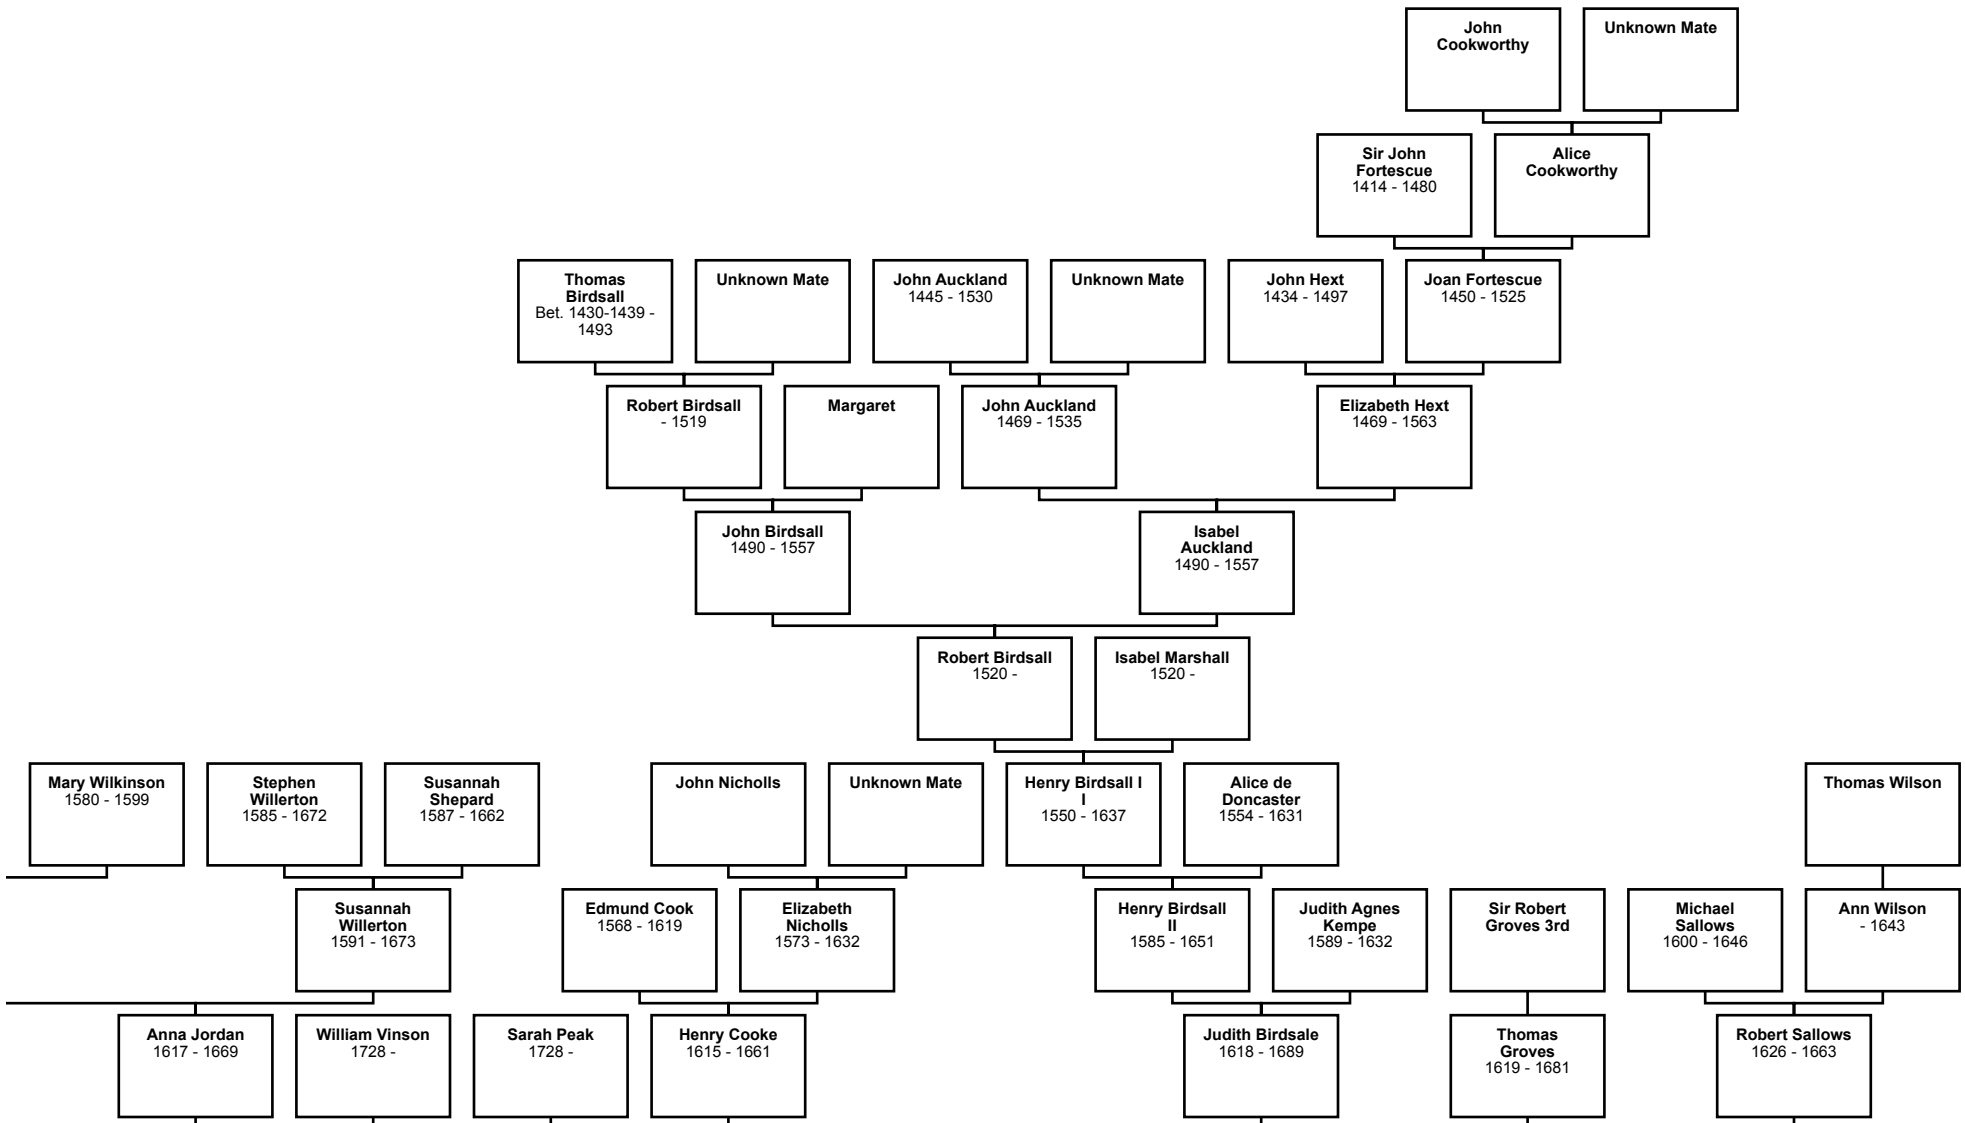

## Pedigree Family Chart Information

We're used to seeing family tree charts that look like this:

But once you go back many generations the charts become enormous. For example, my grandfather Albert Wilson's chart would take up the side of a ten story building. So I've turned the family tree charts into pages that can be printed out and taped together as a chart, but I limited it to 20 generations, otherwise they are just too huge.

# Vertical Pedigree Chart for Blanche Talley

15th Great-Grandparents

14th Great-Grandparents

13th Great-Grandparents

12th Great-Grandparents

11th Great-Grandparents

10th Great-Grandparents

9th Great-Grandparents

8th Great-Grandparents

7th Great-Grandparents

**Marie Louise  
Boudrais**  
1560 - 18  
Septembre 1652

**Susan Gerard**  
1620 - 1659

6th Great-Grandparents

John Talley  
1689 - 1740

Ann  
1663 - 1740

Robert Burnap  
1595 - 1689

Ann Agnes  
Miller  
1600 - 1681

Thomas  
Newhall  
1630 - 1687

5th Great-Grandparents

Henry Talley  
1712 - 1778

Robert Burnap  
1627 - 1695

Sarah Brown

4th Great-Grandparents

Henry Talley  
1735 - 1800