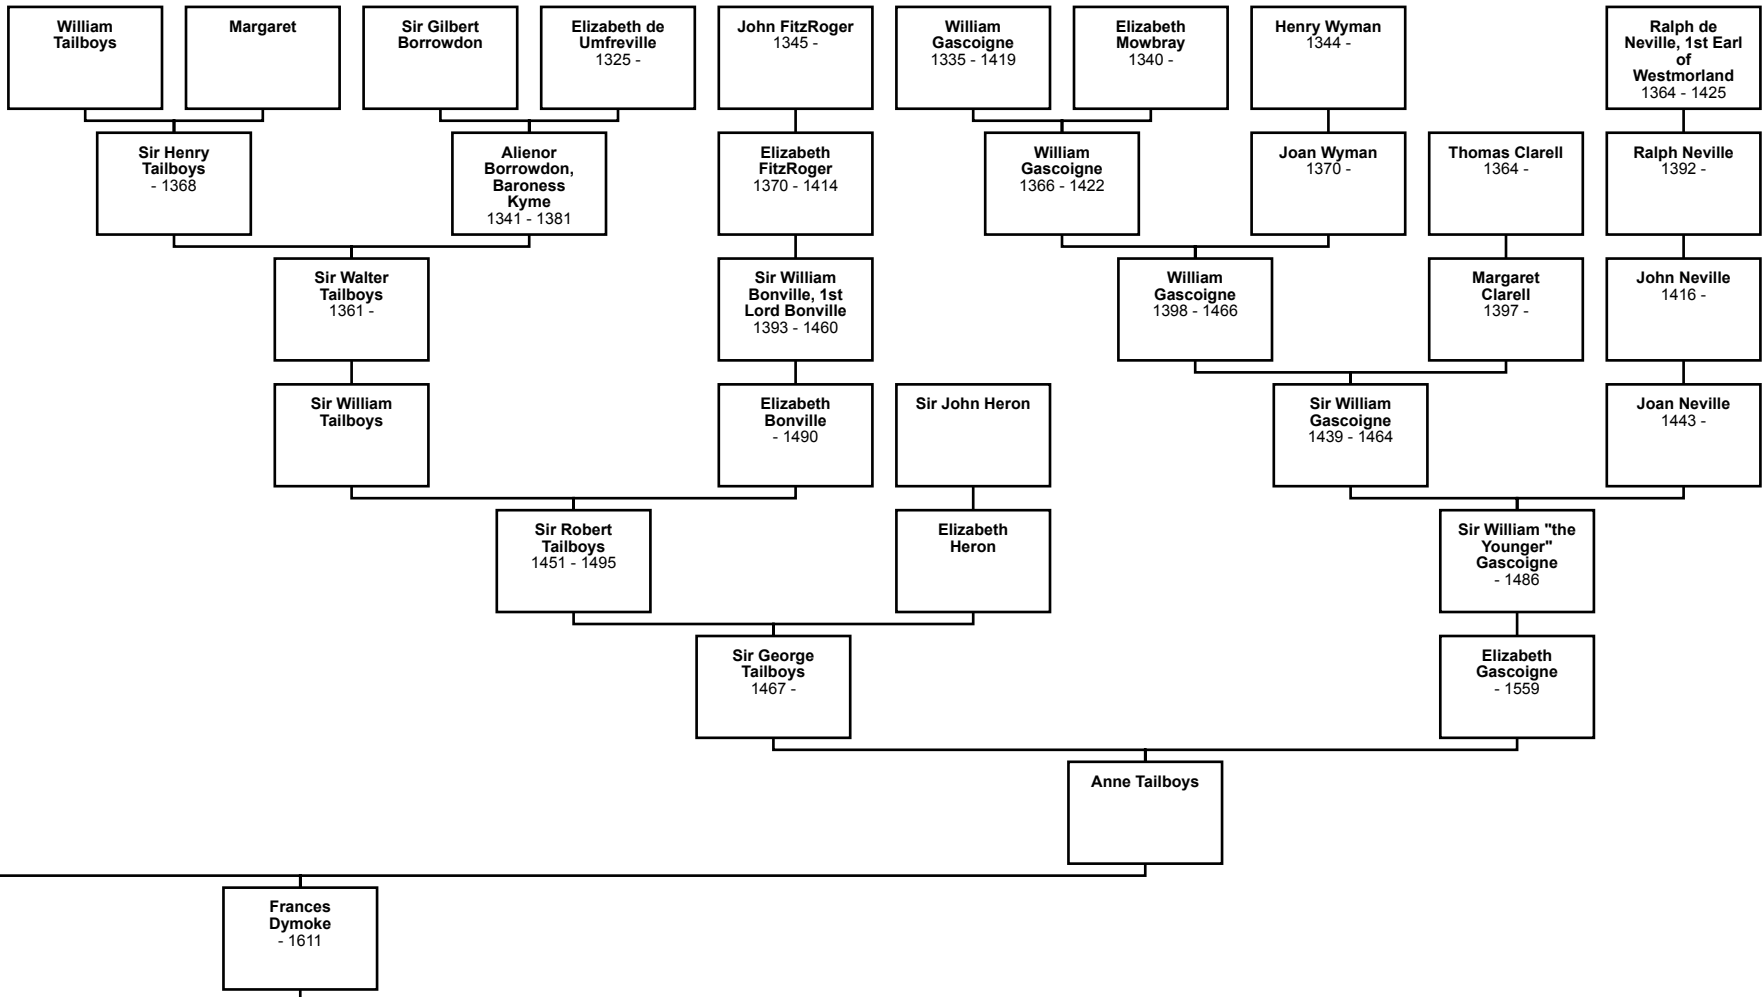

Jan Wilson

Janwilson515@gmail.com

October 24, 2020

**Vertical Pedigree Chart for
Albert Wilson**

**18th Great-
Grandparents**

**17th Great-
Grandparents**

**16th Great-
Grandparents**

**15th Great-
Grandparents**

**14th Great-
Grandparents**

**13th Great-
Grandparents**

**12th Great-
Grandparents**

**11th Great-
Grandparents**

**10th Great-
Grandparents**

**9th Great-
Grandparents**

Frances Dymoke - 1611

Thomas Bond 1580 - 1631

Elizabeth Bond 1608 -

8th Great-Grandparents

7th Great-Grandparents

6th Great-Grandparents

5th Great-Grandparents

4th Great-Grandparents

3rd Great-Grandparents

2nd Great-Grandparents

Great-Grandparents

Grandparents

Parents

Thomas Henderson

Elizabeth Kerr

Thomas Henderson
1735 - 1806?

Frances Frankey

William Montgomery