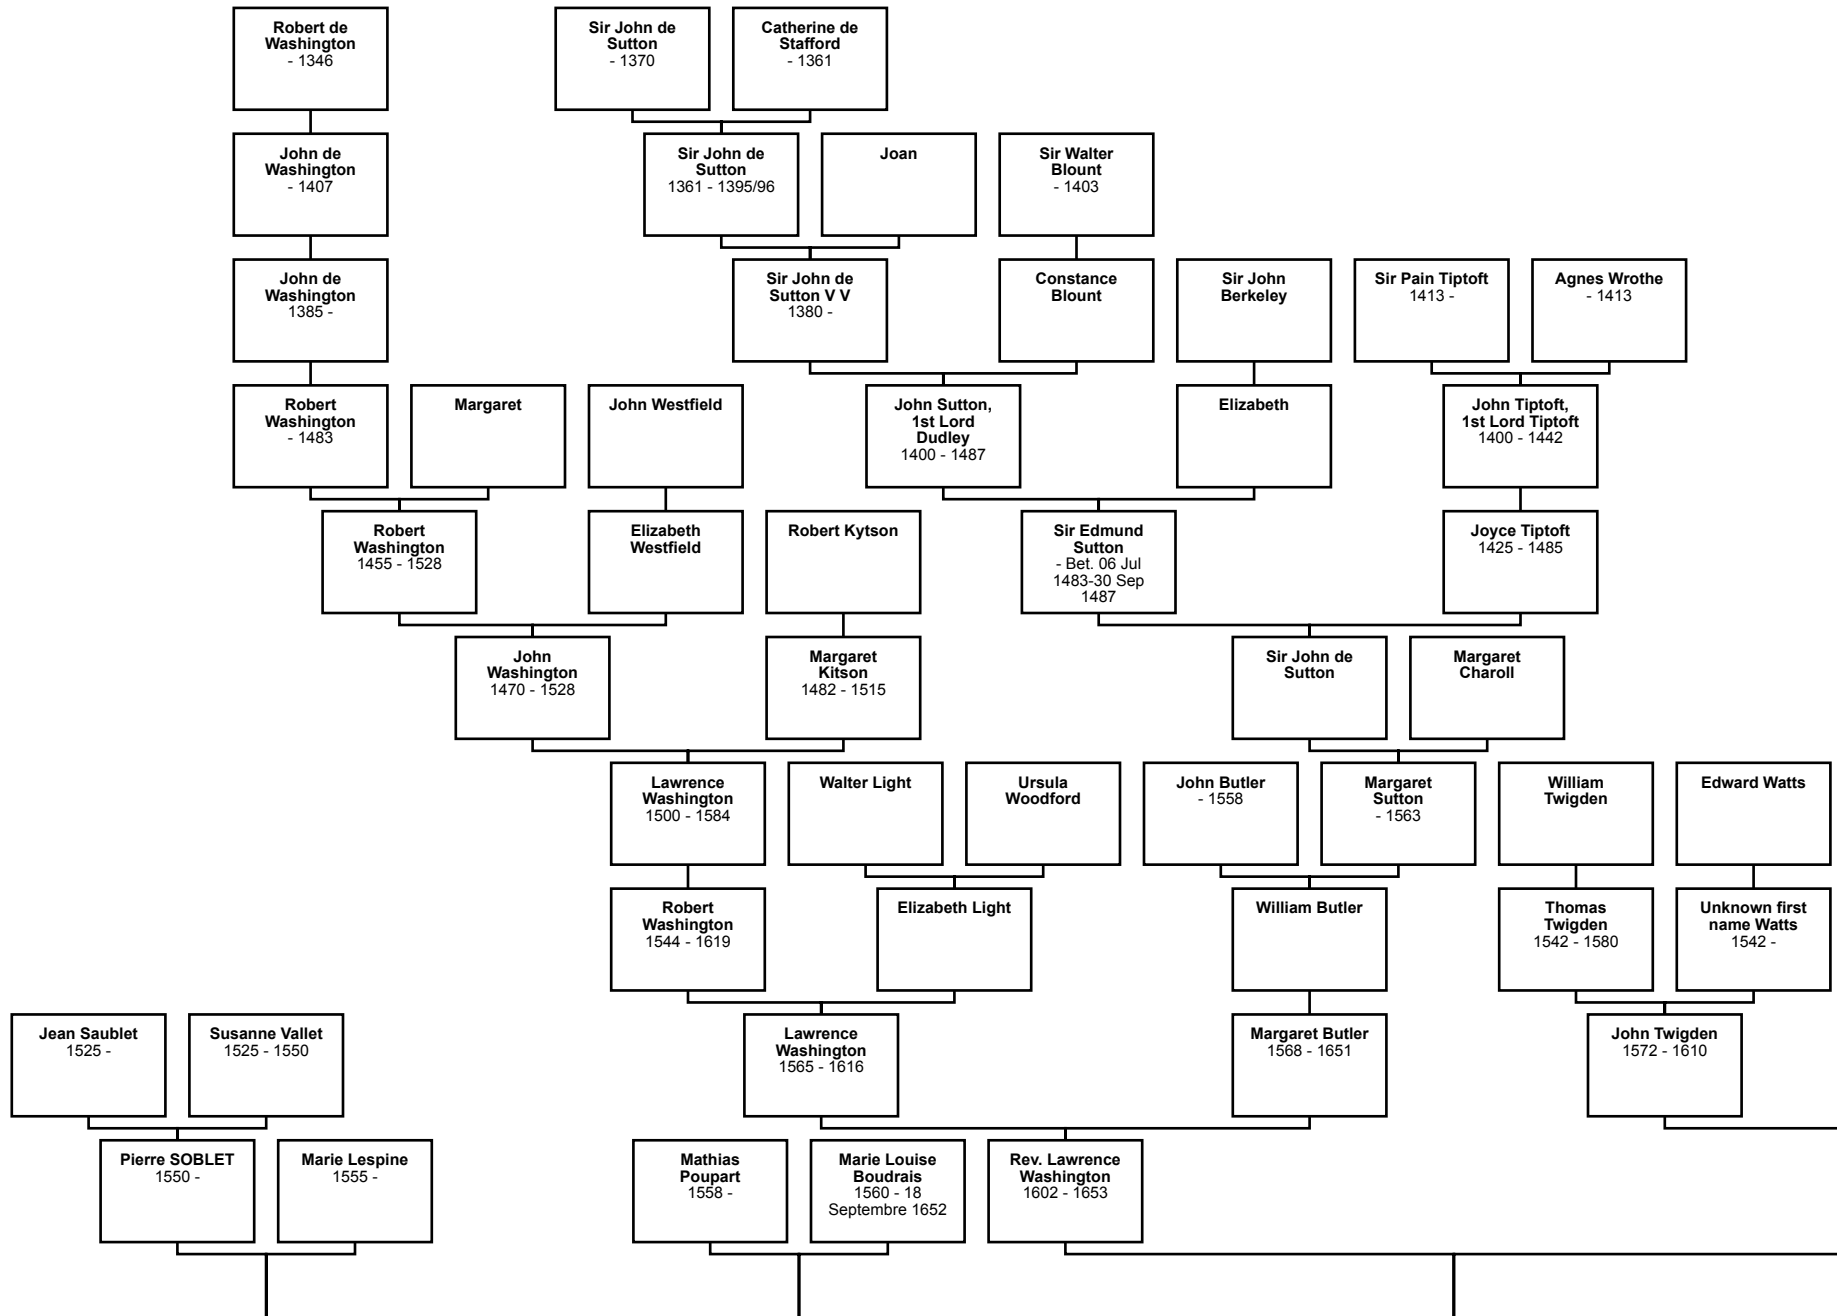

Pedigree Family Chart Information

We're used to seeing family tree charts that look like this:

But once you go back many generations the charts become enormous. For example, my grandfather Albert Wilson's chart would take up the side of a ten story building. So I've turned the family tree charts into pages that can be printed out and taped together as a chart, but I limited it to 20 generations, otherwise they are just too huge.

**14th Great-
Grandparents**

**13th Great-
Grandparents**

**12th Great-
Grandparents**

**11th Great-
Grandparents**

**10th Great-
Grandparents**

**9th Great-
Grandparents**

Frances Dymoke - 1611

Thomas Bond 1580 - 1631

Elizabeth Bond 1608 -

8th Great-Grandparents

7th Great-Grandparents

6th Great-Grandparents

5th Great-Grandparents

4th Great-Grandparents

3rd Great-Grandparents

2nd Great-Grandparents